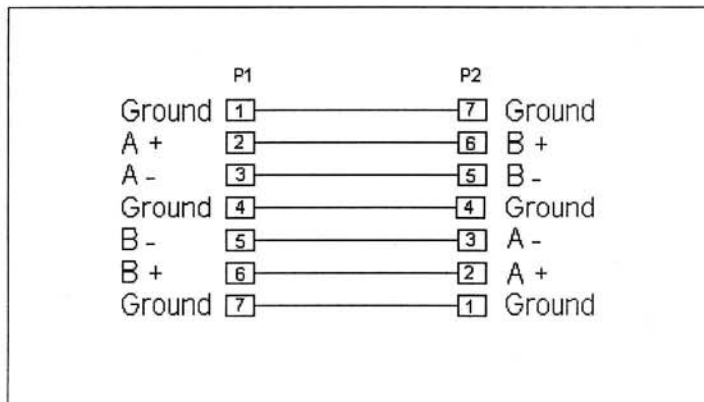

Revisions			
Rev	Description	Date	Approved

Crossover Wiring

Sierra Technologies		Customer	
Approvals		Date	
Drawn		Description	
Checked		Drawing #	Rev.
		Drawing Not To Scale pg	