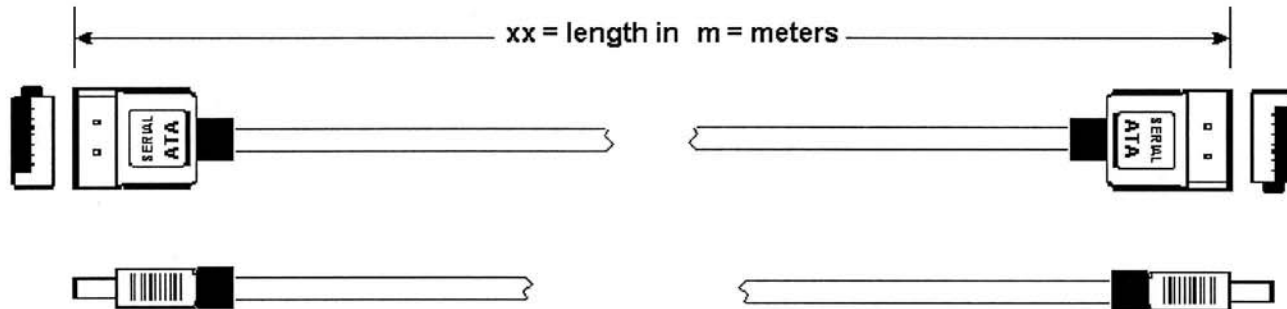

Revisions			
Rev	Description	Date	Approved

Crossover Wiring

Sierra Technologies		Customer	
Approvals		Date	
Drawn		Description	
Checked		Drawing #	Rev.
		Drawing Not To Scale pg	